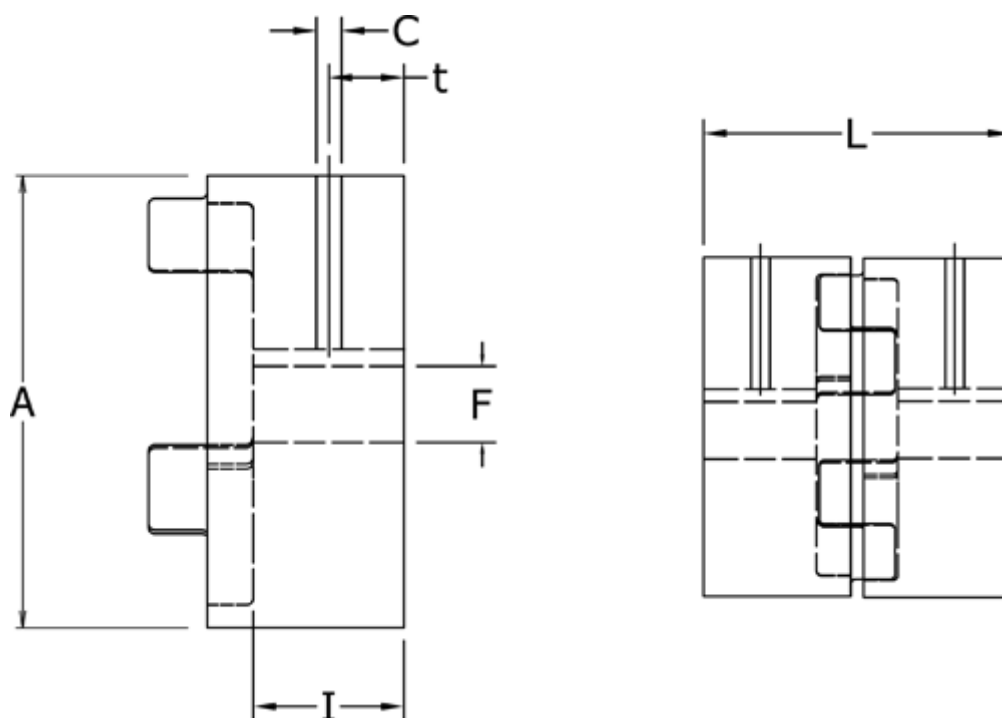

Article number: 3335028F025

Description: Coupling hub Klonex ES 38/45
ALU Aluminium, Bore 25H7 mm w/keyway & setscrew

Measures

A = 65
C = M6
F = 25
I = 35
L = 90
t = 15.0